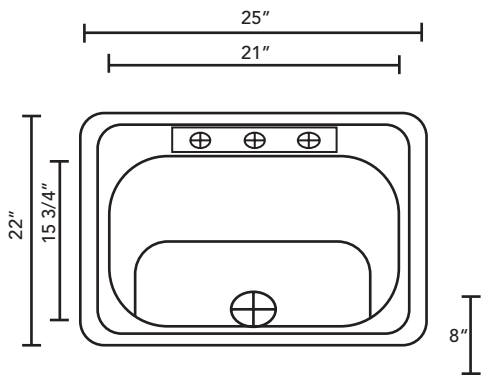

Overall size: 32-2/7" x 20-1/2"
Big Bowl Size: 15-1/3" x 18-1/2"
Small Bowl Size: 13" x 16-1/8"
Bowl depth: 9" and 7"

SMC-8020

304 Grade Highest Quality Grade
Stainless Steel 18 GA with 8/18 Nickel
Content

Overall size: 32-1/4" x 17-3/4"
Big Bowl Size: 21" x 15-3/4"
Small Bowl Size: 8"
Bowl depth: 9" and 6"

Kitchen Stainless Steel Sinks - Topmount

SMC-2522

304 Grade Highest Quality Grade
Stainless Steel 18 GA with 8/18 Nickel
Content

Overall Size: 25" x 22"
Bowl Size: 21" x 15 3/4"
Bowl Depth: 8"

SMC-3322

304 Grade Highest Quality Grade
Stainless Steel 18 GA with 8/18 Nickel
Content

Overall size: 33" x 22" x 8"
Bowl Sizes: 14-4/7" x 16-1/2"
Bowl depth: 8"