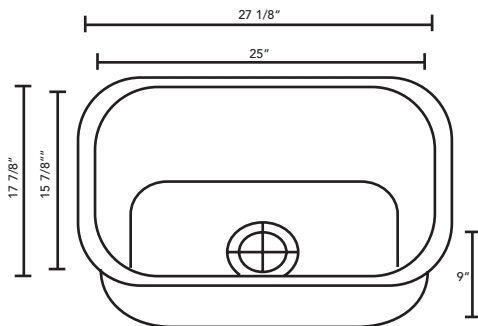

2024-2025

SINK COLLECTION

Kitchen | Lavatory

Kitchen Stainless Steel Sinks - Undermount

SMC-2318

304 Grade Highest Quality Grade
Stainless Steel 18 GA with 8/18 Nickel
Content

Overall size: 23-1/4" x 18-1/8"
Bowl size: 21" x 15-3/4"
Bowl depth: 9"

SMC-2718

304 Grade Highest Quality Grade
Stainless Steel 18 GA with 8/18 Nickel
Content

Overall size: 27-1/8" x 17-7/8"
Bowl size: 25" x 15-7/8"
Bowl depth: 9"

Kitchen Stainless Steel Sinks - Undermount

SMC-3018

304 Grade Highest Quality Grade
Stainless Steel 18 GA with 8/18 Nickel
Content

Overall size: 30"x18-1/8"
Bowl size: 28" x 16-1/8"
Bowl depth: 9"

SMC-8189

304 Grade Highest Quality Grade
Stainless Steel 18 GA with 8/18 Nickel
Content

Overall size: 32-2/7" x 20-1/2"
Big Bowl Size: 15-1/3" x 18-1/2"
Small Bowl Size: 13" x 16-1/8"
Bowl depth: 9" and 7"

SMC-8020

304 Grade Highest Quality Grade
Stainless Steel 18 GA with 8/18 Nickel
Content