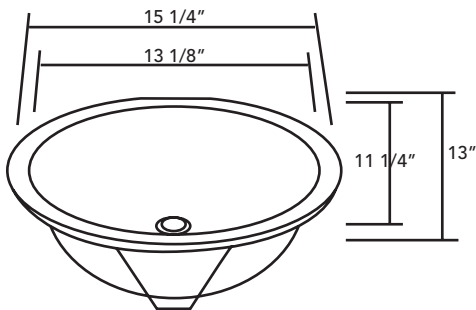

Oval Lavatory Sink - Undermount

SMC-1714

Constructed of Extra-thick Porcelain
Drain Outlet Size: 1 1/4"

Overall Size: 19-3/8" x 15-3/4" x
8-1/8"

Inside: 17-3/8" x 14-1/8"

Depth: 7-1/2"

SMC-1613

Constructed of Extra-thick Porcelain
Drain Outlet Size: 1 1/4"

Overall Size : 18-1/2" x 15-3/8" x
7-1/2"

Inside: 16-1/2" x 13-3/8"

Depth: 7-1/2"

Oval Lavatory Sink - Undermount

SMC-1512

Constructed of Extra-thick Porcelain
Drain Outlet Size: 1 1/4"

Overall Size : 17.1" x 14.4" x 7.5"
Inside: 12-1/4"
Depth: 7-1/2"

SMC-1310

Constructed of Extra-thick Porcelain
Drain Outlet Size: 1 1/4"

Overall Size : 15-1/4" x 13" x 7-1/2"
Inside: 13-1/8" x 11-1/4"
Depth: 7-1/2"

Square Lavatory Sink - Undermount

SMC-1812

Constructed of Extra-thick Porcelain

Overall Size: 20-3/4" x 14-1/2" x 8-1/8"

Inside: 18-1/2" x 12-1/4"

Depth: 8-1/8"

SMC-1611

Constructed of Extra-thick Porcelain

Overall Size: 15-1/4" x 13" x 7-1/2"

Inside: 13-1/8" x 11-1/4"

Depth: 7-1/2"