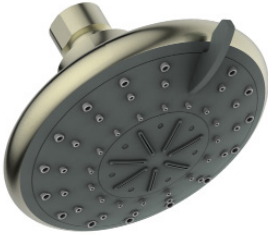

Lavatory Faucets

LF03014002

Chrome Finish

8" Wide Spread Faucet
Zinc Handle
Ceramic Cartridges
Solid Brass Spout & Body
50/50 Pop-Up
Flow Rate 1.2 gpm

Tubs and Shower Sets

TK40034001

Satin Nickel Finish

Tub And Shower Set (Volume Control)
Loop Handle
All Brass Waterway
40mm Ceramic Pressure Balance Cartridge
Diverter Spout (Zinc)

TK03014005

Chrome Finish

Single Handle Shower Faucet
Zinc Handle
Anti-Scald
Safety Pressure Balance Valve
40mm PB Ceramic Disc Cartridge
ABS Shower Head
Flow Rate 1.8 gpm (UPC & cUPC)

TK03014004

Chrome Finish

Single Handle Tub & Shower
Faucet
Metal Handle
Forged Brass Valve Body With
Pressure Balance Cartridge
Ceramic Disc Cartridge
ABS Shower Head
Metal Spout
Flow Rate 1.8 gpm @80psi

TK60014002

Chrome Finish

Single Handle Tub & Shower
Faucet
Brass Handle
Anti-Scald
Safety Pressure Balance Valve
40mm PB Ceramic Disc
Cartridge
ABS Shower Head
Zinc Diverter Spout
Flow Rate 1.8 gpm

Showerheads

SH40020201

Brushed Nickel