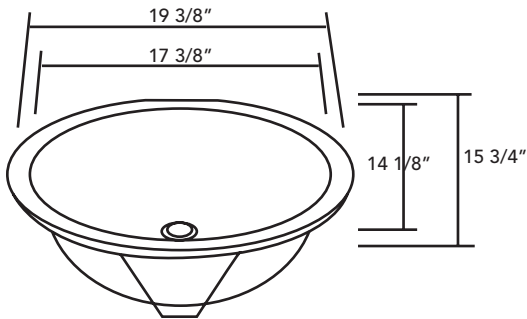

Overall size: 32-2/7" x 20-1/2"
Big Bowl Size: 15-1/3" x 18-1/2"
Small Bowl Size: 13" x 16-1/8"
Bowl depth: 9" and 7"

SMC-8020

304 Grade Highest Quality Grade
Stainless Steel 18 GA with 8/18 Nickel
Content

Overall Size: 25" x 22"
Bowl Size: 21" x 15 3/4"
Bowl Depth: 8"

SMC-3322

304 Grade Highest Quality Grade
Stainless Steel 18 GA with 8/18 Nickel
Content

Overall size: 33" x 22" x 8"
Bowl Sizes: 14-4/7" x 16-1/2"
Bowl depth: 8"

Oval Lavatory Sink - Undermount

SMC-1714

Constructed of Extra-thick Porcelain
Drain Outlet Size: 1 1/4"

Overall Size: 19-3/8" x 15-3/4" x
8-1/8"

Inside: 17-3/8" x 14-1/8"

Depth: 7-1/2"

SMC-1613

Constructed of Extra-thick Porcelain
Drain Outlet Size: 1 1/4"

Overall Size : 18-1/2" x 15-3/8" x
7-1/2"

Inside: 16-1/2" x 13-3/8"

Depth: 7-1/2"

Oval Lavatory Sink - Undermount

SMC-1512

Constructed of Extra-thick Porcelain
Drain Outlet Size: 1 1/4"

Overall Size : 17.1" x 14.4" x 7.5"
Inside: 12-1/4"
Depth: 7-1/2"