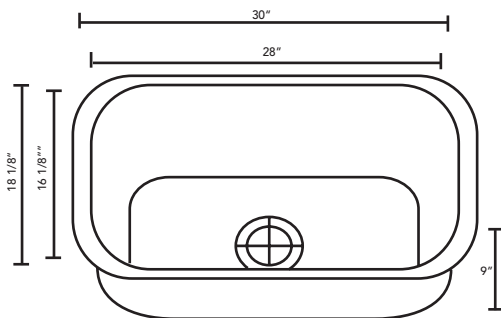

2024-2025

SINK COLLECTION

Kitchen | Lavatory

Kitchen Stainless Steel Sinks - Undermount

SMC-2318

304 Grade Highest Quality Grade
Stainless Steel 18 GA with 8/18 Nickel
Content

Overall size: 23-1/4" x 18-1/8"
Bowl size: 21" x 15-3/4"
Bowl depth: 9"

SMC-2718

304 Grade Highest Quality Grade
Stainless Steel 18 GA with 8/18 Nickel
Content

Overall size: 27-1/8" x 17-7/8"
Bowl size: 25" x 15-7/8"
Bowl depth: 9"

Kitchen Stainless Steel Sinks - Undermount

SMC-3018

304 Grade Highest Quality Grade
Stainless Steel 18 GA with 8/18 Nickel
Content

Overall size: 30"x18-1/8"
Bowl size: 28" x 16-1/8"
Bowl depth: 9"

SMC-8189

304 Grade Highest Quality Grade
Stainless Steel 18 GA with 8/18 Nickel
Content

Overall size: 32-2/7" x 20-1/2"
Big Bowl Size: 15-1/3" x 18-1/2"
Small Bowl Size: 13" x 16-1/8"
Bowl depth: 9" and 7"

SMC-8020

304 Grade Highest Quality Grade
Stainless Steel 18 GA with 8/18 Nickel
Content