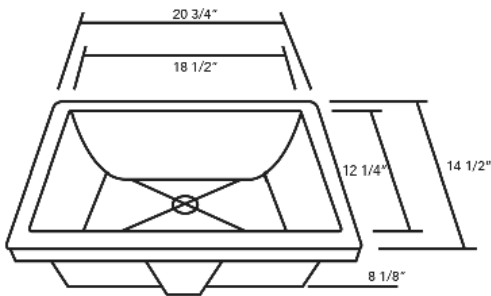

Overall Size : 18-1/2" x 15-3/8" x
7-1/2"

Inside: 16-1/2" x 13-3/8"

Depth: 7-1/2"

Oval Lavatory Sink - Undermount

SMC-1512

Constructed of Extra-thick Porcelain
Drain Outlet Size: 1 1/4"

Overall Size : 17.1" x 14.4" x 7.5"
Inside: 12-1/4"
Depth: 7-1/2"

SMC-1310

Constructed of Extra-thick Porcelain
Drain Outlet Size: 1 1/4"

Overall Size : 15-1/4" x 13" x 7-1/2"
Inside: 13-1/8" x 11-1/4"
Depth: 7-1/2"

Square Lavatory Sink - Undermount

SMC-1812

Constructed of Extra-thick Porcelain

Overall Size: 20-3/4" x 14-1/2" x 8-1/8"

Inside: 18-1/2" x 12-1/4"

Depth: 8-1/8"

SMC-1611

Constructed of Extra-thick Porcelain

Overall Size: 15-1/4" x 13" x 7-1/2"

Inside: 13-1/8" x 11-1/4"

Depth: 7-1/2"