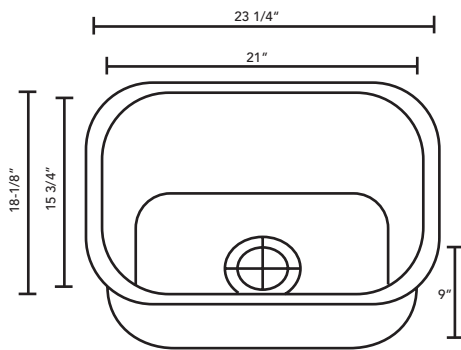

2024-2025

SINK COLLECTION

Kitchen | Lavatory

Kitchen Stainless Steel Sinks - Undermount

SMC-2318

304 Grade Highest Quality Grade
Stainless Steel 18 GA with 8/18 Nickel
Content

Overall size: 23-1/4" x 18-1/8"
Bowl size: 21" x 15-3/4"
Bowl depth: 9"

SMC-2718

304 Grade Highest Quality Grade
Stainless Steel 18 GA with 8/18 Nickel
Content

Overall size: 27-1/8" x 17-7/8"
Bowl size: 25" x 15-7/8"
Bowl depth: 9"

Kitchen Stainless Steel Sinks - Undermount

SMC-3018

304 Grade Highest Quality Grade
Stainless Steel 18 GA with 8/18 Nickel
Content

Overall size: 30"x18-1/8"
Bowl size: 28" x 16-1/8"
Bowl depth: 9"

SMC-8189

304 Grade Highest Quality Grade
Stainless Steel 18 GA with 8/18 Nickel
Content

Overall size: 32-2/7" x 20-1/2"
Big Bowl Size: 15-1/3" x 18-1/2"
Small Bowl Size: 13" x 16-1/8"
Bowl depth: 9" and 7"

SMC-8020

304 Grade Highest Quality Grade
Stainless Steel 18 GA with 8/18 Nickel
Content