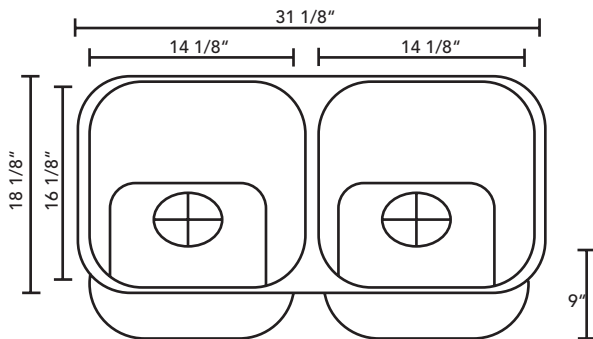

SMC-2718

304 Grade Highest Quality Grade
Stainless Steel 18 GA with 8/18 Nickel
Content

Overall size: 27-1/8" x 17-7/8"
Bowl size: 25" x 15-7/8"
Bowl depth: 9"

Kitchen Stainless Steel Sinks - Undermount

SMC-3018

304 Grade Highest Quality Grade
Stainless Steel 18 GA with 8/18 Nickel
Content

Overall size: 30"x18-1/8"
Bowl size: 28" x 16-1/8"
Bowl depth: 9"

SMC-8189

304 Grade Highest Quality Grade
Stainless Steel 18 GA with 8/18 Nickel
Content

Overall size: 31-1/8" x 18-1/8"
Bowl size: 14-1/8" x 16-1/8"
Bowl depths: 9"

Kitchen Stainless Steel Sinks - Undermount

SMC-8291

304 Grade Highest Quality Grade
Stainless Steel 18 GA with 8/18 Nickel
Content

Overall size: 32-2/7" x 20-1/2"
Big Bowl Size: 15-1/3" x 18-1/2"
Small Bowl Size: 13" x 16-1/8"
Bowl depth: 9" and 7"

SMC-8020

304 Grade Highest Quality Grade
Stainless Steel 18 GA with 8/18 Nickel
Content