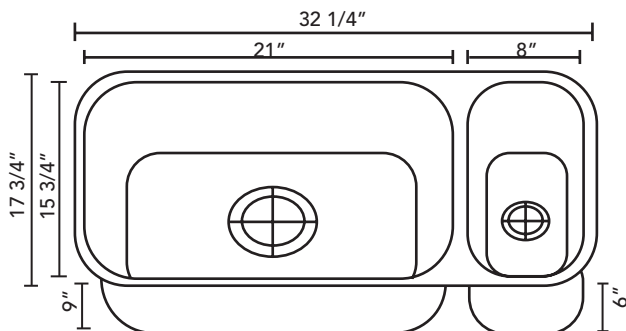

Overall size: 31-1/8" x 18-1/8"
Bowl size: 14-1/8" x 16-1/8"
Bowl depths: 9"

Kitchen Stainless Steel Sinks - Undermount

SMC-8291

304 Grade Highest Quality Grade
Stainless Steel 18 GA with 8/18 Nickel
Content

Overall size: 32-2/7" x 20-1/2"
Big Bowl Size: 15-1/3" x 18-1/2"
Small Bowl Size: 13" x 16-1/8"
Bowl depth: 9" and 7"

SMC-8020

304 Grade Highest Quality Grade
Stainless Steel 18 GA with 8/18 Nickel
Content

Overall size: 32-1/4" x 17-3/4"
Big Bowl Size: 21" x 15-3/4"
Small Bowl Size: 8"
Bowl depth: 9" and 6"

Kitchen Stainless Steel Sinks - Topmount

SMC-2522

304 Grade Highest Quality Grade
Stainless Steel 18 GA with 8/18 Nickel
Content

Overall Size: 25" x 22"
Bowl Size: 21" x 15 3/4"
Bowl Depth: 8"

SMC-3322

304 Grade Highest Quality Grade
Stainless Steel 18 GA with 8/18 Nickel
Content

Overall size: 33" x 22" x 8"
Bowl Sizes: 14-4/7" x 16-1/2"
Bowl depth: 8"