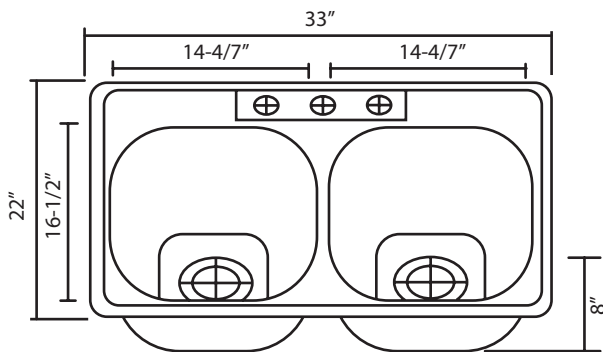

Overall size: 32-2/7" x 20-1/2"
Big Bowl Size: 15-1/3" x 18-1/2"
Small Bowl Size: 13" x 16-1/8"
Bowl depth: 9" and 7"

SMC-8020

304 Grade Highest Quality Grade
Stainless Steel 18 GA with 8/18 Nickel
Content

Overall Size: 25" x 22"
Bowl Size: 21" x 15 3/4"
Bowl Depth: 8"

SMC-3322

304 Grade Highest Quality Grade
Stainless Steel 18 GA with 8/18 Nickel
Content

Overall size: 33" x 22" x 8"
Bowl Sizes: 14-4/7" x 16-1/2"
Bowl depth: 8"

Oval Lavatory Sink - Undermount

SMC-1714

Constructed of Extra-thick Porcelain
Drain Outlet Size: 1 1/4"

Overall Size: 19-3/8" x 15-3/4" x
8-1/8"

Inside: 17-3/8" x 14-1/8"

Depth: 7-1/2"

SMC-1613

Constructed of Extra-thick Porcelain
Drain Outlet Size: 1 1/4"