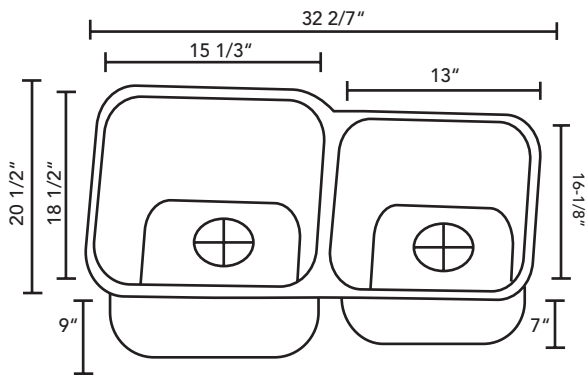

304 Grade Highest Quality Grade
Stainless Steel 18 GA with 8/18 Nickel
Content

Overall size: 30"x18-1/8"
Bowl size: 28" x 16-1/8"
Bowl depth: 9"

SMC-8189

304 Grade Highest Quality Grade
Stainless Steel 18 GA with 8/18 Nickel
Content

Overall size: 31-1/8" x 18-1/8"
Bowl size: 14-1/8" x 16-1/8"
Bowl depths: 9"

Kitchen Stainless Steel Sinks - Undermount

SMC-8291

304 Grade Highest Quality Grade
Stainless Steel 18 GA with 8/18 Nickel
Content

Overall size: 32-2/7" x 20-1/2"
Big Bowl Size: 15-1/3" x 18-1/2"
Small Bowl Size: 13" x 16-1/8"
Bowl depth: 9" and 7"

SMC-8020

304 Grade Highest Quality Grade
Stainless Steel 18 GA with 8/18 Nickel
Content