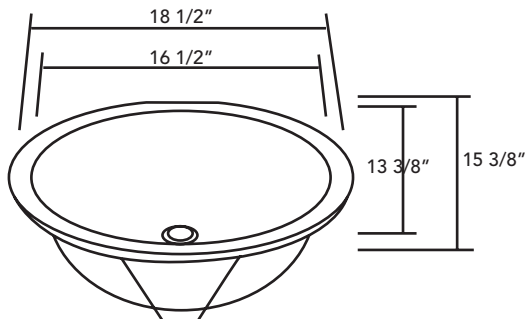

Overall size: 32-2/7" x 20-1/2"
Big Bowl Size: 15-1/3" x 18-1/2"
Small Bowl Size: 13" x 16-1/8"
Bowl depth: 9" and 7"

SMC-8020

304 Grade Highest Quality Grade
Stainless Steel 18 GA with 8/18 Nickel
Content

Overall Size: 25" x 22"
Bowl Size: 21" x 15 3/4"
Bowl Depth: 8"

SMC-3322

304 Grade Highest Quality Grade
Stainless Steel 18 GA with 8/18 Nickel
Content

Overall size: 33" x 22" x 8"
Bowl Sizes: 14-4/7" x 16-1/2"
Bowl depth: 8"

Oval Lavatory Sink - Undermount

SMC-1714

Constructed of Extra-thick Porcelain
Drain Outlet Size: 1 1/4"

Overall Size: 19-3/8" x 15-3/4" x
8-1/8"

Inside: 17-3/8" x 14-1/8"

Depth: 7-1/2"

SMC-1613

Constructed of Extra-thick Porcelain
Drain Outlet Size: 1 1/4"

Overall Size : 18-1/2" x 15-3/8" x
7-1/2"

Inside: 16-1/2" x 13-3/8"

Depth: 7-1/2"

Oval Lavatory Sink - Undermount

SMC-1512

Constructed of Extra-thick Porcelain
Drain Outlet Size: 1 1/4"

Overall Size : 17.1" x 14.4" x 7.5"
Inside: 12-1/4"
Depth: 7-1/2"