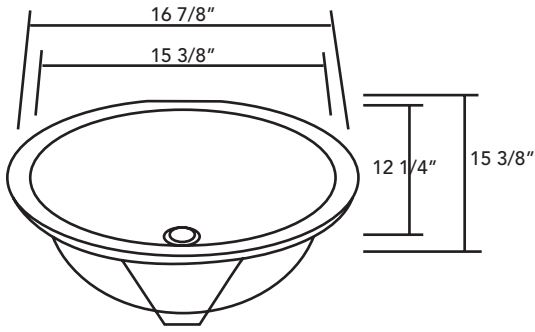

Oval Lavatory Sink - Undermount

SMC-1714

Constructed of Extra-thick Porcelain
Drain Outlet Size: 1 1/4"

Overall Size: 19-3/8" x 15-3/4" x
8-1/8"

Inside: 17-3/8" x 14-1/8"

Depth: 7-1/2"

SMC-1613

Constructed of Extra-thick Porcelain
Drain Outlet Size: 1 1/4"

Overall Size : 18-1/2" x 15-3/8" x
7-1/2"

Inside: 16-1/2" x 13-3/8"

Depth: 7-1/2"

Oval Lavatory Sink - Undermount

SMC-1512

Constructed of Extra-thick Porcelain
Drain Outlet Size: 1 1/4"

Overall Size : 17.1" x 14.4" x 7.5"
Inside: 12-1/4"
Depth: 7-1/2"

SMC-1310

Constructed of Extra-thick Porcelain
Drain Outlet Size: 1 1/4"

Overall Size : 15-1/4" x 13" x 7-1/2"
Inside: 13-1/8" x 11-1/4"
Depth: 7-1/2"

Square Lavatory Sink - Undermount

SMC-1812

Constructed of Extra-thick Porcelain

Overall Size: 20-3/4" x 14-1/2" x 8-1/8"

Inside: 18-1/2" x 12-1/4"

Depth: 8-1/8"

SMC-1611

Constructed of Extra-thick Porcelain

Overall Size: 15-1/4" x 13" x 7-1/2"

Inside: 13-1/8" x 11-1/4"

Depth: 7-1/2"