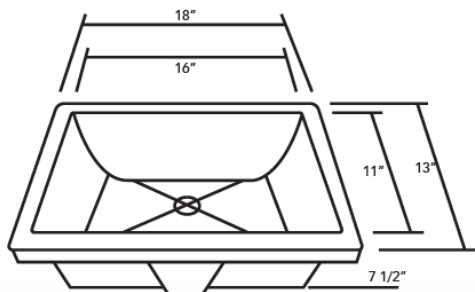

SMC-1310

Constructed of Extra-thick Porcelain
Drain Outlet Size: 1 1/4"

Overall Size : 15-1/4" x 13" x 7-1/2"
Inside: 13-1/8" x 11-1/4"
Depth: 7-1/2"

Square Lavatory Sink - Undermount

SMC-1812

Constructed of Extra-thick Porcelain

Overall Size: 20-3/4" x 14-1/2" x 8-1/8"

Inside: 18-1/2" x 12-1/4"

Depth: 8-1/8"

SMC-1611

Constructed of Extra-thick Porcelain

Overall Size: 15-1/4" x 13" x 7-1/2"

Inside: 13-1/8" x 11-1/4"

Depth: 7-1/2"